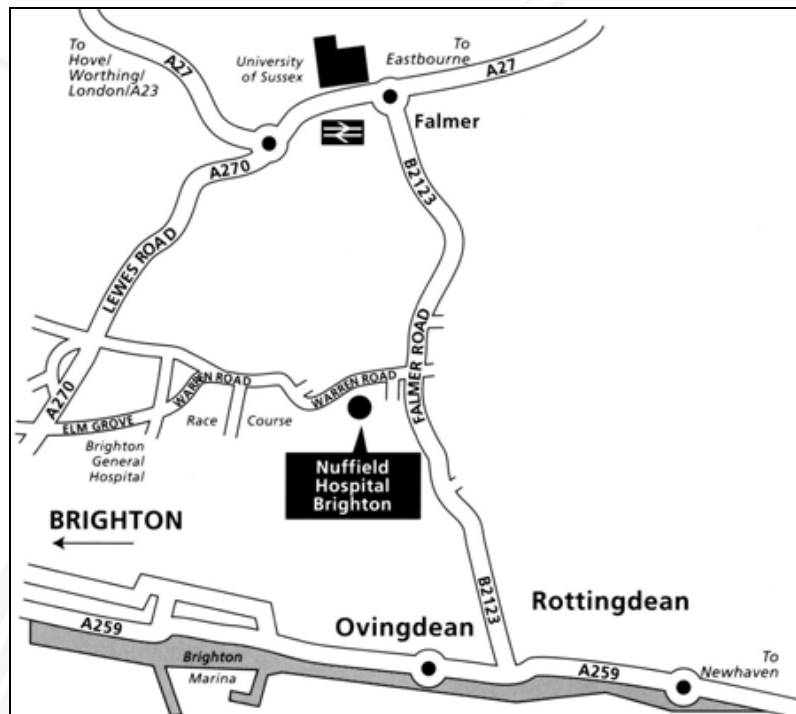

Curtis House, 34 Third Avenue
Hove, East Sussex BN3 2PD

Phone: (01273) 818146

Email: info@enhancecosmeticsurgery.com

Internet: www.enhancecosmeticsurgery.com

Location Map

By Car - The hospital is easily accessible from the A27 bypass at the Falmer turning or from the coastal road A259, turning in-land from Rottingdean. There is an efficient road network from mid-Sussex, areas east and west of Brighton as well as from central Brighton and Hove. This means that travel times from towns in-land and on the coast usually average from under ten minutes to about twenty minutes maximum.

Parking - There are over 120 parking spaces at the hospital.

By Bus - The bus service (2 and 2A) from Shoreham via Hove can be picked up at Blachington Road, Hove or Hove Town Hall. They run every twenty minutes and continue through Brighton (Churchill Square), via St James Street and Eastern Road to Woodingdean. An alternative service (22) which also leaves from Churchill Square, goes via the open market of Ditchling Road, along Elm Grove to Woodingdean. Alternatively, service 52A operates via Brighton train station, Eastern Road, Brighton Marina and Ovingdean. It stops at the Downs Hotel, Woodingdean, which is two minutes walk from the hospital.